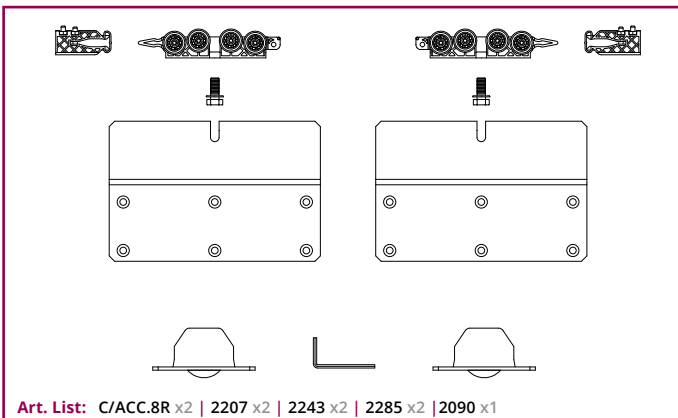

# Kit 2274

Sistema scorrevole per tavoli cucina e applicazioni speciali

Sliding system for kitchen tables and other special applications

## Art 2258

Carrello a pavimento con ruota rivestita in gomma  
Lower carriage with spring and wheel covered with rubber