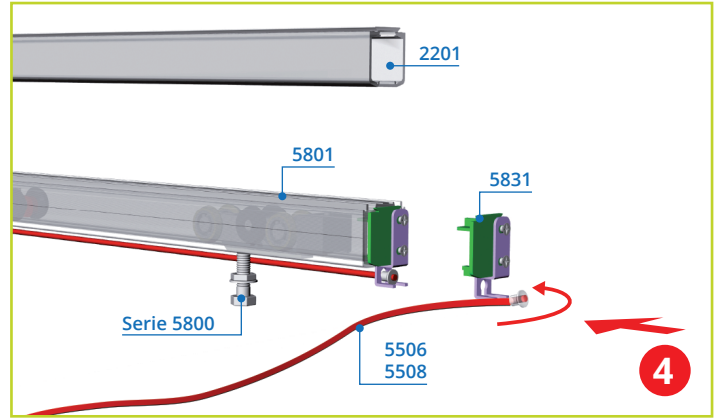

Montaggio Kit (esempio Kit 5560 - 5568 - 5580) | Kit assembly (example Kit 5560 - 5568 - 5580)