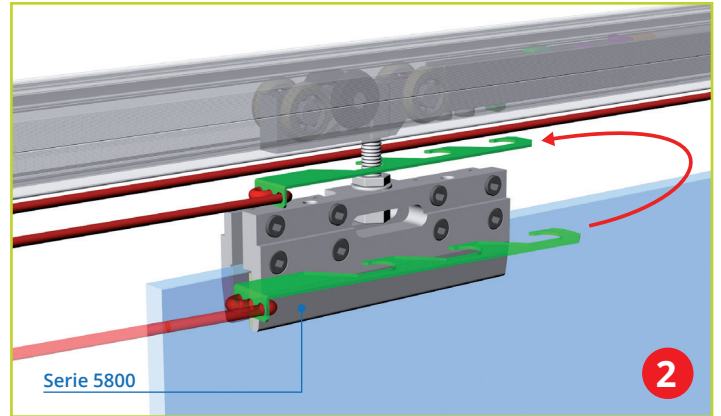

Montaggio Kit (esempio Kit 5560 - 5568 - 5580) | Kit assembly (example Kit 5560 - 5568 - 5580)