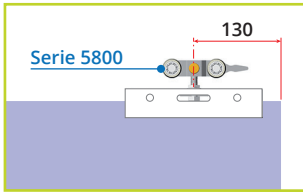

Montaggio Kit (esempio Kit 5560 - 5568 - 5580) | Kit assembly (example Kit 5560 - 5568 - 5580)