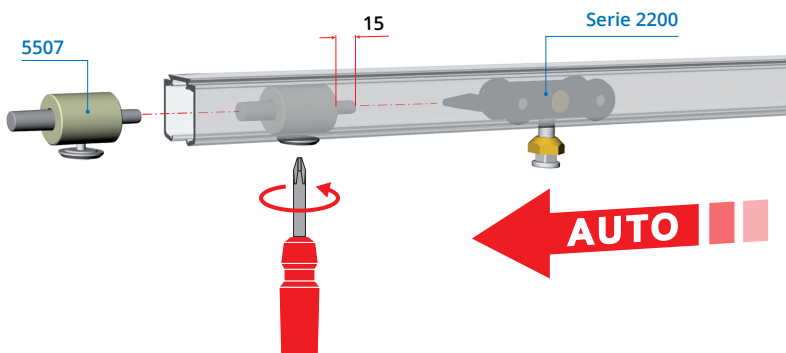

Fissaggio del fermo ammortizzato art. 5507 | Fixing of the end stop with shock absorber art. 5507

Kit compatibili
Matching kits

5547 - 5545/7
5557