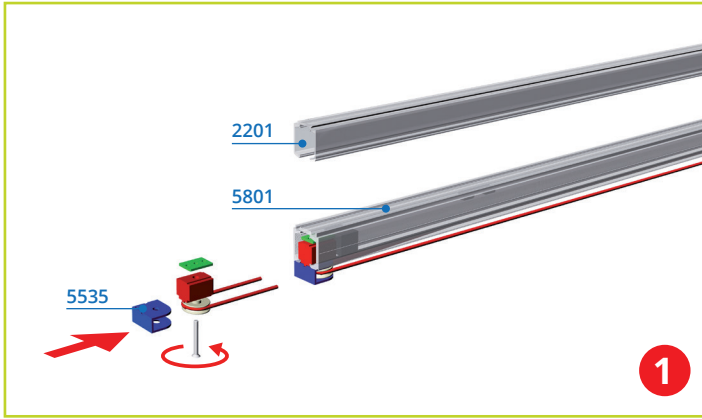

Montaggio Kit (esempio Kit 5560 - 5568 - 5580) | Kit assembly (example Kit 5560 - 5568 - 5580)