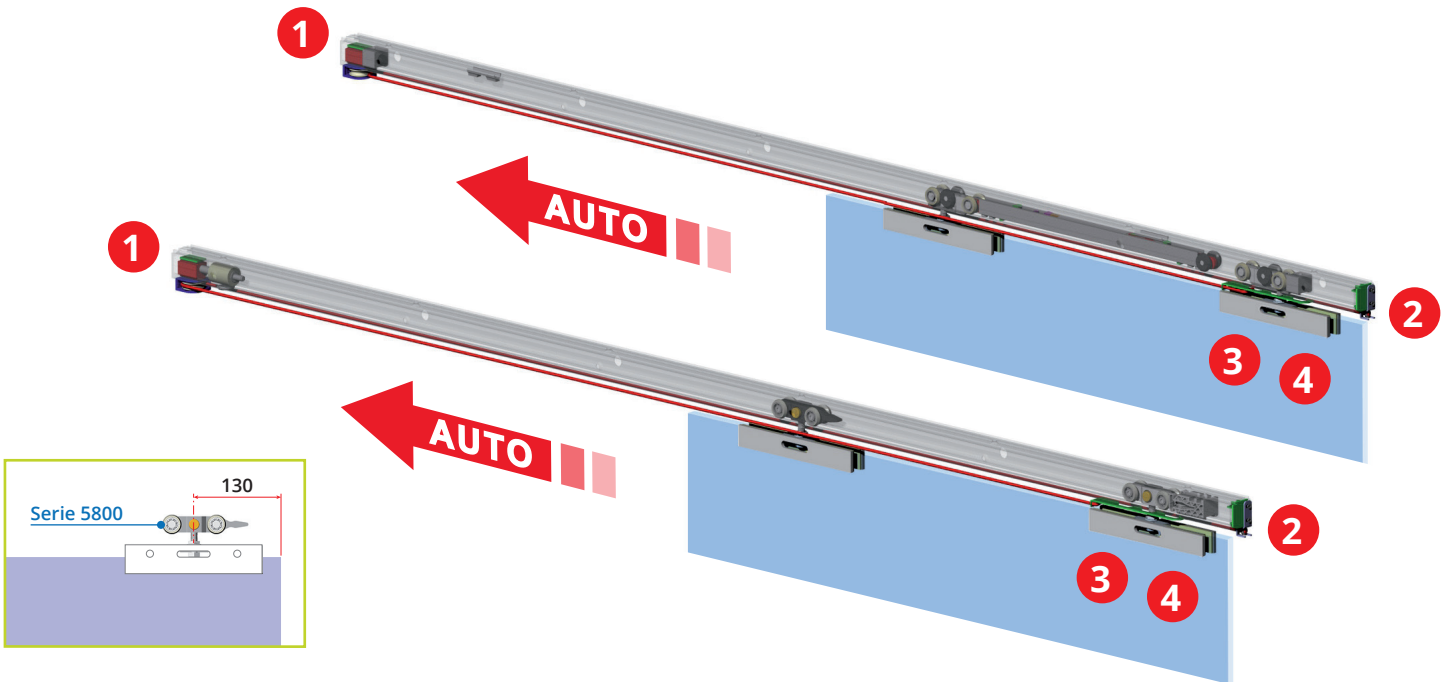

Montaggio Kit (esempio Kit 5560 - 5568 - 5580) | Kit assembly (example Kit 5560 - 5568 - 5580)