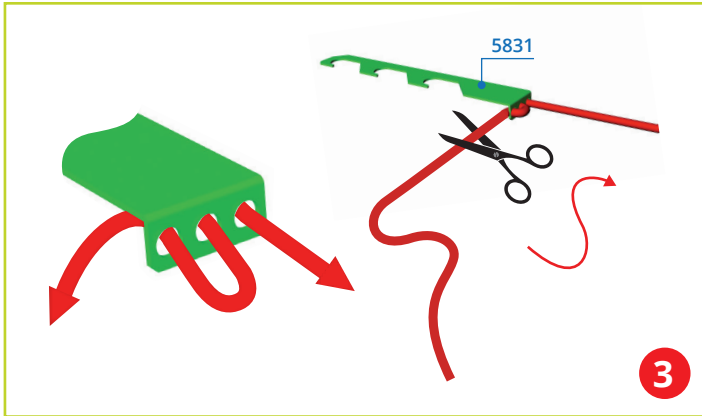

Montaggio Kit (esempio Kit 5560 - 5568 - 5580) | Kit assembly (example Kit 5560 - 5568 - 5580)