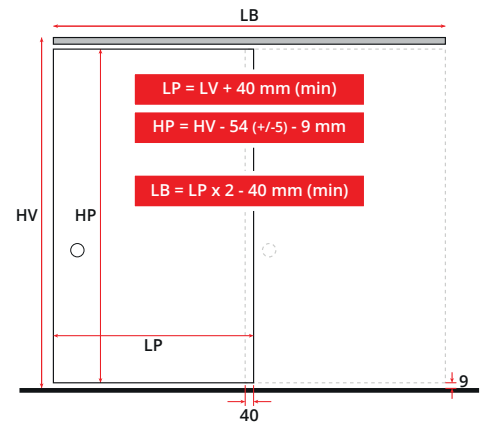

Kit compatibili
Matching kits
5660/130