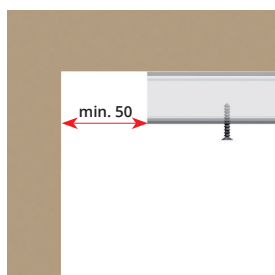

Sistema Easy-on | Easy-on system

Preparazione binario | Rail preparation