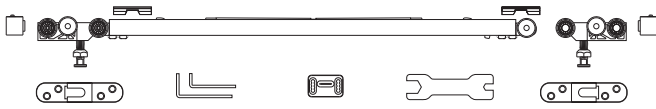

Kit 5660/130 | 5663/130 | 5665/130

5660/130

Art. List: 5666 x1 | 5679/S x1 | 2200/PC x2 | 2467 x2 | 2200 x2 | 5667 x2 | 2206/R x1
2204 x1 | 2090 x1 | 3308 x1

5663/130

Art. List: 5666 x1 | 5679/S x1 | 2200/PC x2 | 2467 x2 | 2209 x2 | 5667 x2 | 2206/R x1
2204 x1 | 2090 x1 | 3308 x1

5665/130

Art. List: 5666 x1 | 5679/S x1 | M8x30 x2 | 2467 x2 | 2213 x2 | 5667 x2 | 2206/R x1
2090 x1 | 3308 x1

Colcolo dimensioni porta | Sizing of the door

Kit compatibili
Matching kits
5663/130

Kit compatibili
Matching kits
5665/130