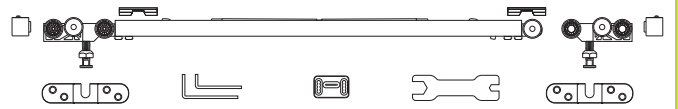

Kit 5660/130 | 5663/130 | 5665/130

5660/130

Art. List: 5666 x1 | 5679/S x1 | 2200/PC x2 | 2467 x2 | 2200 x2 | 5667 x2 | 2206/R x1
2204 x1 | 2090 x1 | 3308 x1

5663/130

Art. List: 5666 x1 | 5679/S x1 | 2200/PC x2 | 2467 x2 | 2209 x2 | 5667 x2 | 2206/R x1
2204 x1 | 2090 x1 | 3308 x1

5665/130

Art. List: 5666 x1 | 5679/S x1 | M8x30 x2 | 2467 x2 | 2213 x2 | 5667 x2 | 2206/R x1
2090 x1 | 3308 x1

Colcolo dimensioni porta | Sizing of the door

Kit compatibili
Matching kits
5663/130

Kit compatibili
Matching kits
5665/130