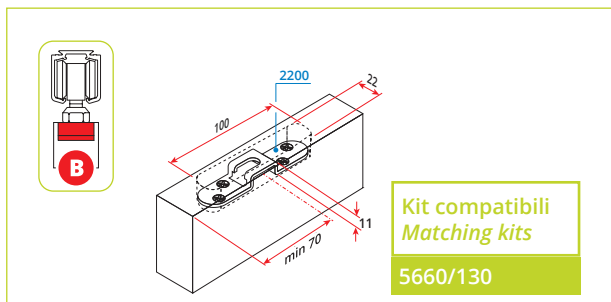

Kit compatibili
Matching kits
5660/130