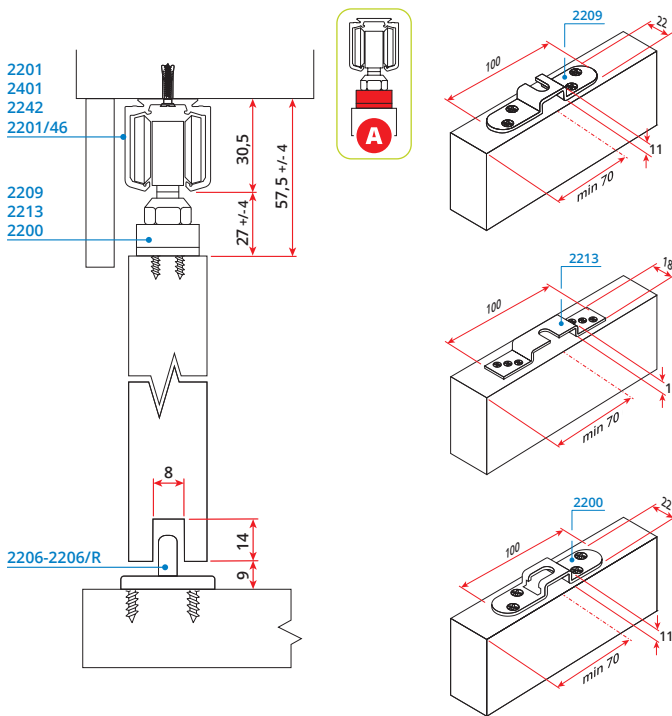

Kit 5660/130 | 5663/130 | 5665/130

5660/130

Art. List: 5666 x1 | 5679/S x1 | 2200/PC x2 | 2467 x2 | 2200 x2 | 5667 x2 | 2206/R x1
2204 x1 | 2090 x1 | 3308 x1

5663/130

Art. List: 5666 x1 | 5679/S x1 | 2200/PC x2 | 2467 x2 | 2209 x2 | 5667 x2 | 2206/R x1
2204 x1 | 2090 x1 | 3308 x1

5665/130

Art. List: 5666 x1 | 5679/S x1 | M8x30 x2 | 2467 x2 | 2213 x2 | 5667 x2 | 2206/R x1
2090 x1 | 3308 x1

Colcolo dimensioni porta | Sizing of the door

Kit compatibili
Matching kits
5663/130

Kit compatibili
Matching kits
5665/130