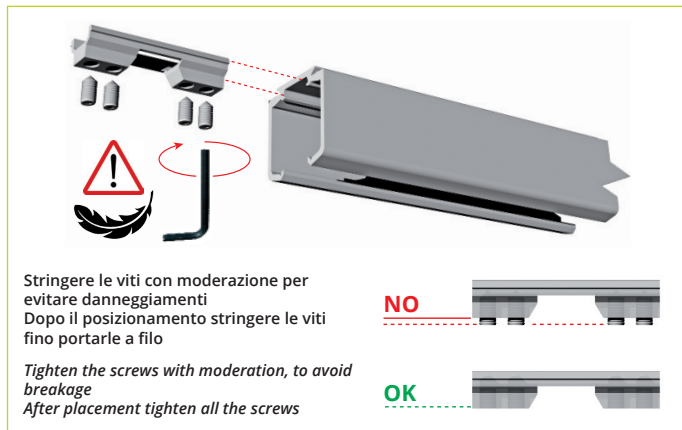

Avvertenze generali | General warnings