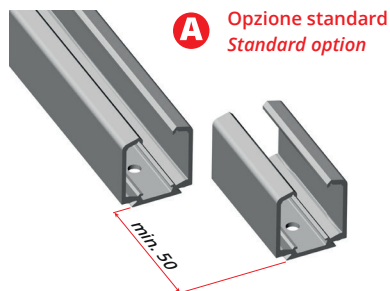

Sistema Easy-on | Easy-on system

Preparazione binario | Rail preparation