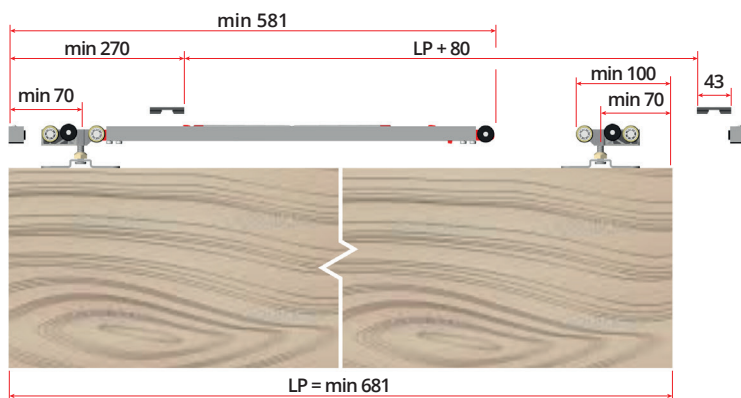

Quote di fissaggio | Fixing measures