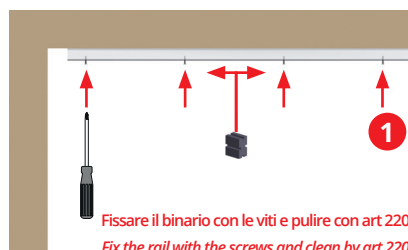

Sequenza di montaggio kit Easy-on | Kit Easy-on assembly sequence

Sul nostro canale i video delle istruzioni di montaggio | Videos of the assembly instructions on our channel

www.youtube.com/Villes2000video