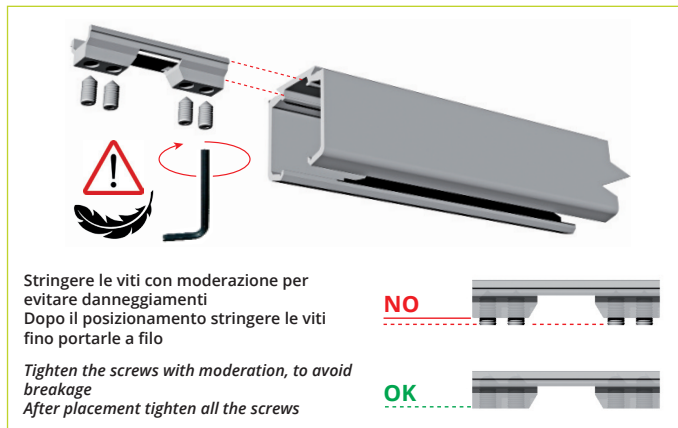

Avvertenze generali | General warnings