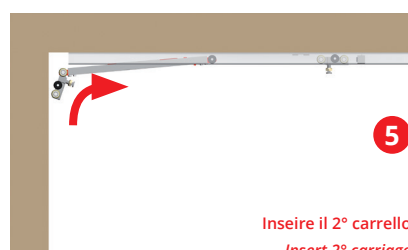

Sequenza di montaggio kit Easy-on | Kit Easy-on assembly sequence

Sul nostro canale i video delle istruzioni di montaggio | Videos of the assembly instructions on our channel

www.youtube.com/Villes2000video