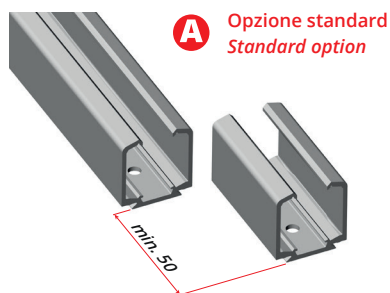

Sistema Easy-on | Easy-on system

Preparazione binario | Rail preparation