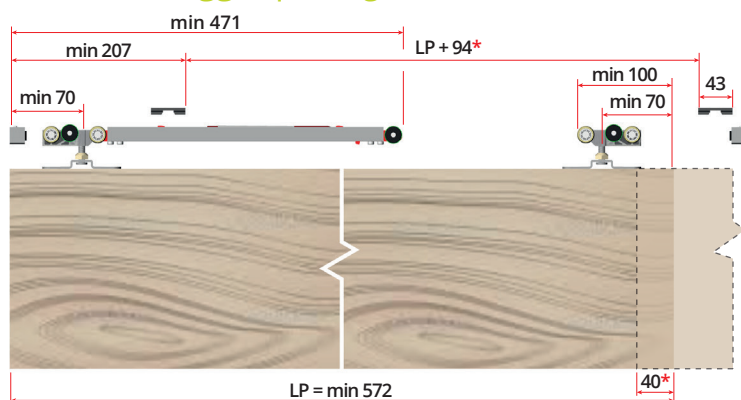

Kit compatibili Matching kits

5660 - 5660/S
5663 - 5663/S
5665 - 5665/S

Kit compatibili Matching kits

5660 - 5660/S

* Quote calcolate con sovrapposto di 40 mm
Dimensions calculated with overlap of 40 mm

Sistema Easy-on | Easy-on system