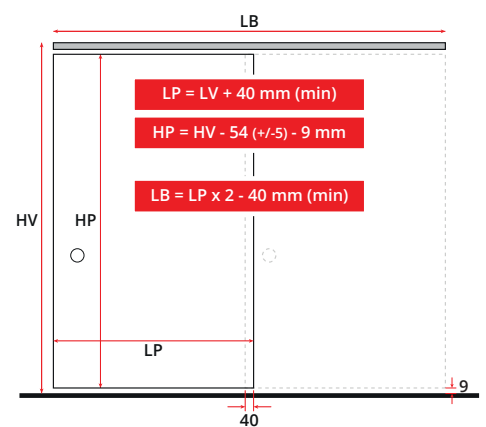

Kit 5660 | 5660/S | 5663 | 5663/S | 5665 | 5665/S

5660

Art. List: 5666 x1 | 5669 x1 | 2200/PC x2 | 2467 x2 | 2200 x2 | 5667 x2 | 2206/R x1
2204 x1 | 2090 x1 | 3308 x1

Icons: Kg 80, 572/3000, 1, SOFT, AUTO

5660/S

Art. List: 5666 x1 | 5669/S x1 | 2200/PC x2 | 2467 x2 | 2200 x2 | 5667 x2
2206/R x1 | 2204 x1 | 2090 x1 | 3308 x1

Icons: Kg 100, 572/3000, 1, SOFT, AUTO

5663

Art. List: 5666 x1 | 5669 x1 | 2200/PC x2 | 2467 x2 | 2209 x2 | 5667 x2 | 2206/R x1
2204 x1 | 2090 x1 | 3308 x1

Icons: Kg 80, 572/3000, 1, SOFT, AUTO

5663/S

Art. List: 5666 x1 | 5669/S x1 | 2200/PC x2 | 2467 x2 | 2209 x2 | 5667 x2
2206/R x1 | 2204 x1 | 2090 x1 | 3308 x1

Icons: Kg 100, 572/3000, 1, SOFT, AUTO

5665

Art. List: 5666 x1 | 5669 x1 | M8x30 x2 | 2467 x2 | 2213 x2 | 5667 x2 | 2206/R x1
2090 x1 | 3308 x1

Icons: Kg 80, 572/3000, 1, SOFT, AUTO

5665/S

Art. List: 5666 x1 | 5669/S x1 | M8x30 x2 | 2467 x2 | 2213 x2 | 5667 x2 | 2206/R x1
2090 x1 | 3308 x1

Icons: Kg 100, 572/3000, 1, SOFT, AUTO

Colcolo dimensioni porta | Sizing of the door

Kit compatibili
Matching kits
5663 | 5663/S

Kit compatibili
Matching kits
5665 | 5665/S

Kit compatibili
Matching kits
5660 | 5660/S