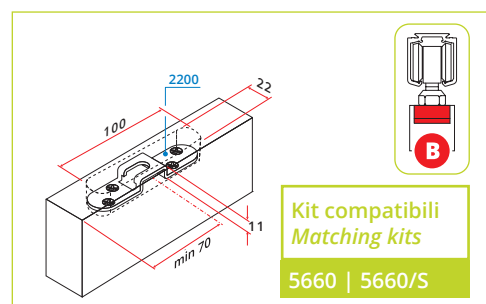

Kit 5660 | 5660/S | 5663 | 5663/S | 5665 | 5665/S

5660

Art. List: 5666 x1 | 5669 x1 | 2200/PC x2 | 2467 x2 | 2200 x2 | 5667 x2 | 2206/R x1
2204 x1 | 2090 x1 | 3308 x1

Icons: Kg 80, 572/3000, 1, SOFT, AUTO

5660/S

Art. List: 5666 x1 | 5669/S x1 | 2200/PC x2 | 2467 x2 | 2200 x2 | 5667 x2
2206/R x1 | 2204 x1 | 2090 x1 | 3308 x1

Icons: Kg 100, 572/3000, 1, SOFT, AUTO

5663

Art. List: 5666 x1 | 5669 x1 | 2200/PC x2 | 2467 x2 | 2209 x2 | 5667 x2 | 2206/R x1
2204 x1 | 2090 x1 | 3308 x1

Icons: Kg 80, 572/3000, 1, SOFT, AUTO

5663/S

Art. List: 5666 x1 | 5669/S x1 | 2200/PC x2 | 2467 x2 | 2209 x2 | 5667 x2
2206/R x1 | 2204 x1 | 2090 x1 | 3308 x1

Icons: Kg 100, 572/3000, 1, SOFT, AUTO

5665

Art. List: 5666 x1 | 5669 x1 | M8x30 x2 | 2467 x2 | 2213 x2 | 5667 x2 | 2206/R x1
2090 x1 | 3308 x1

Icons: Kg 80, 572/3000, 1, SOFT, AUTO

5665/S

Art. List: 5666 x1 | 5669/S x1 | M8x30 x2 | 2467 x2 | 2213 x2 | 5667 x2 | 2206/R x1
2090 x1 | 3308 x1

Icons: Kg 100, 572/3000, 1, SOFT, AUTO

Colcolo dimensioni porta | Sizing of the door

Kit compatibili
Matching kits
5663 | 5663/S

Kit compatibili
Matching kits
5665 | 5665/S

Kit compatibili
Matching kits
5660 | 5660/S