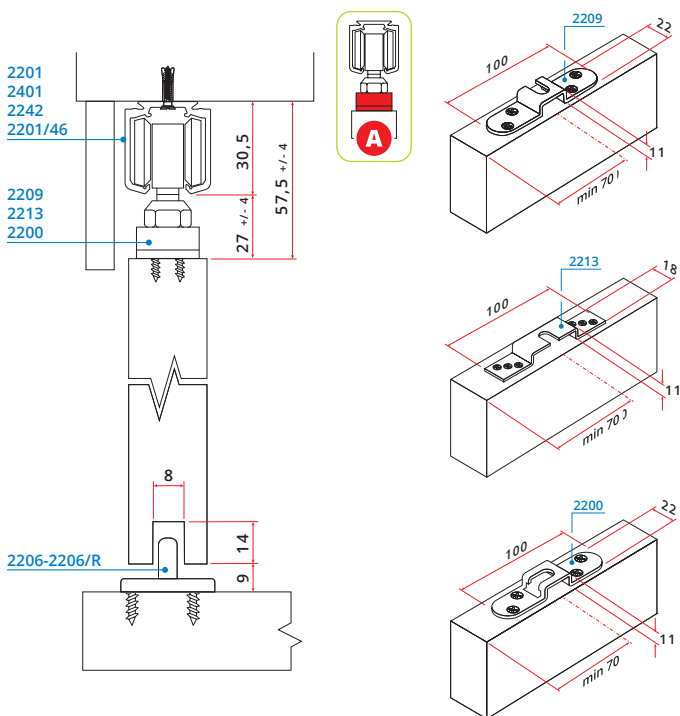

Icons: Kg 80, 572/3000, 1, SOFT, AUTO

5663/S

Art. List: 5666 x1 | 5669/S x1 | 2200/PC x2 | 2467 x2 | 2209 x2 | 5667 x2
2206/R x1 | 2204 x1 | 2090 x1 | 3308 x1

Icons: Kg 100, 572/3000, 1, SOFT, AUTO

5665

Art. List: 5666 x1 | 5669 x1 | M8x30 x2 | 2467 x2 | 2213 x2 | 5667 x2 | 2206/R x1
2090 x1 | 3308 x1

Icons: Kg 80, 572/3000, 1, SOFT, AUTO

5665/S

Art. List: 5666 x1 | 5669/S x1 | M8x30 x2 | 2467 x2 | 2213 x2 | 5667 x2 | 2206/R x1
2090 x1 | 3308 x1

Icons: Kg 100, 572/3000, 1, SOFT, AUTO

Colcolo dimensioni porta | Sizing of the door