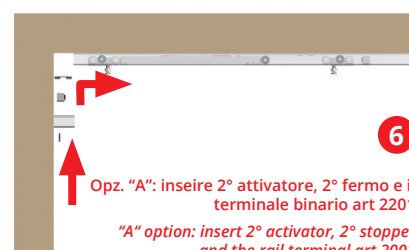

Sequenza di montaggio kit Easy-on | Kit Easy-on assembly sequence

Sul nostro canale i video delle istruzioni di montaggio | Videos of the assembly instructions on our channel

www.youtube.com/Villes2000video